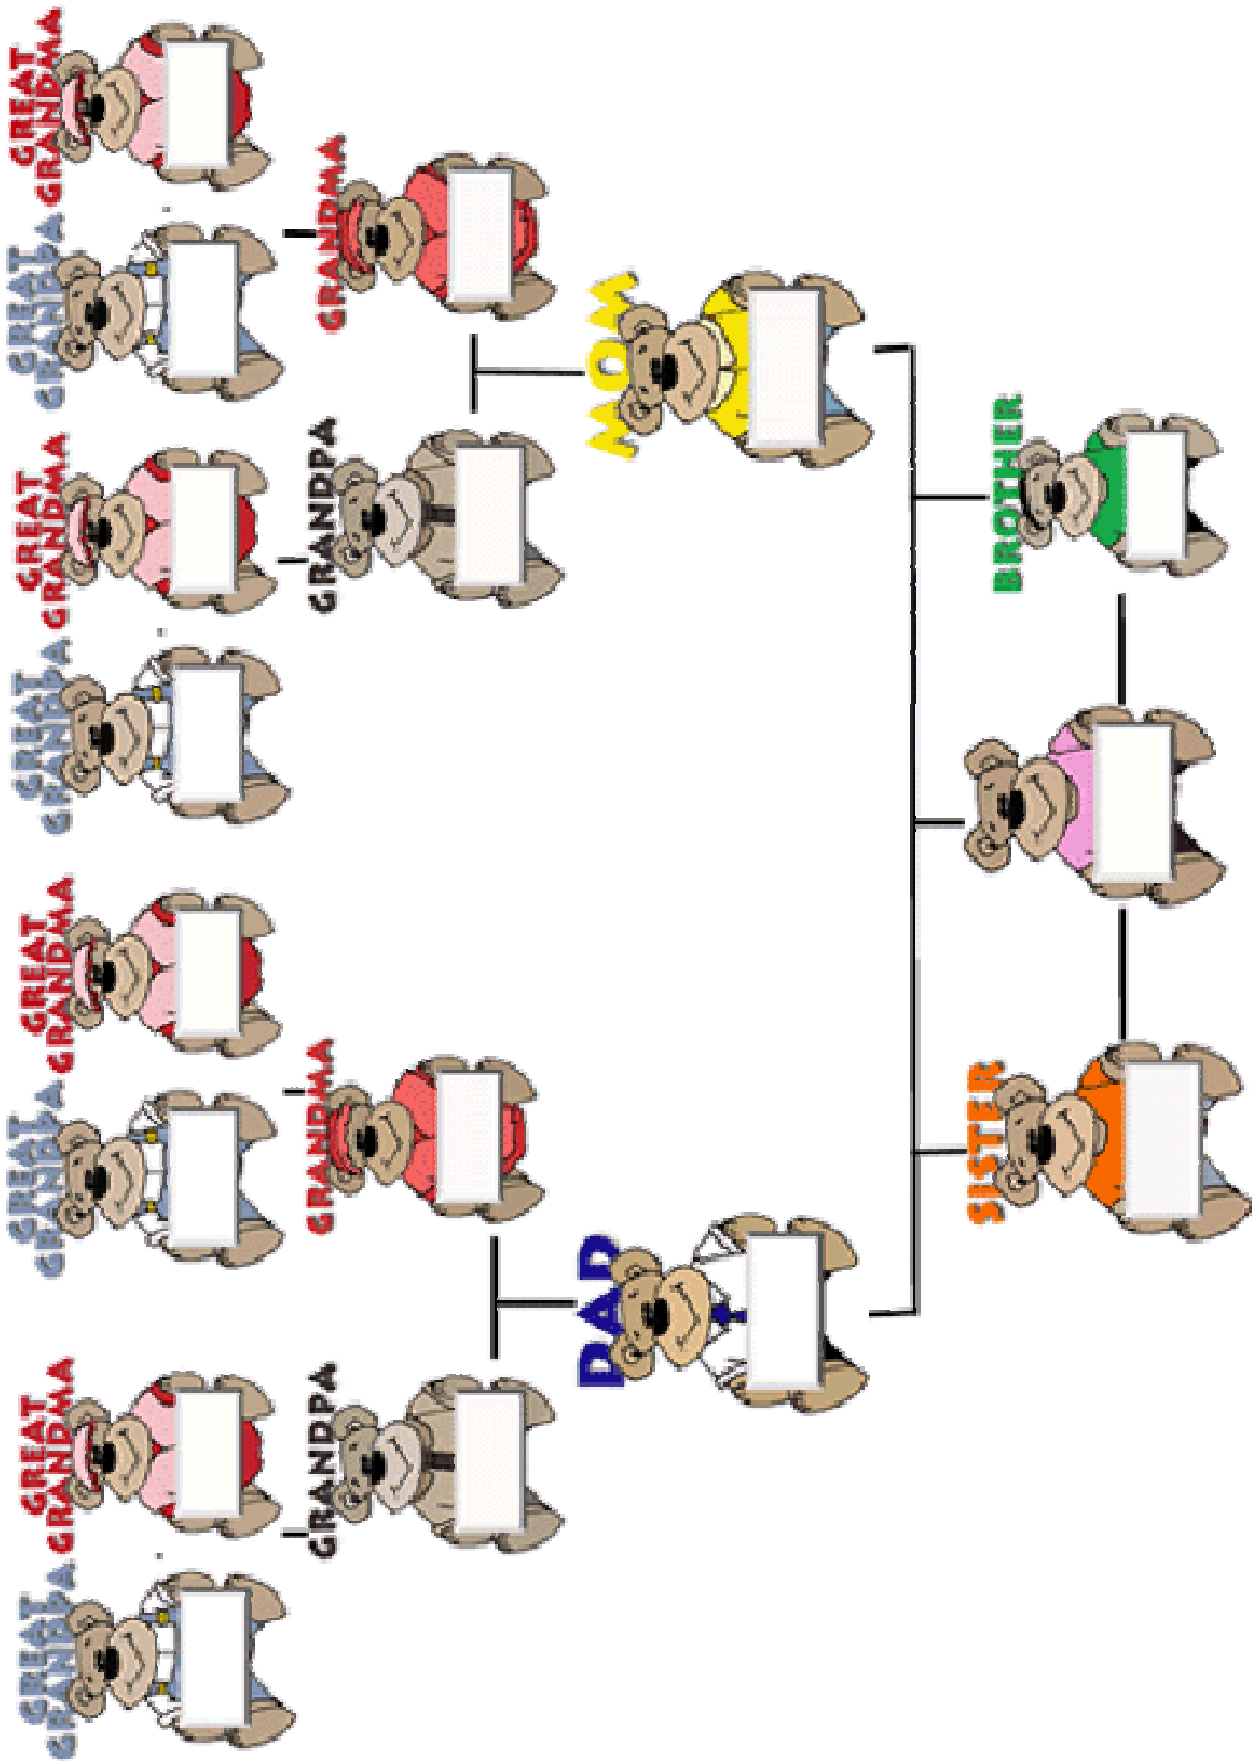

Popularity

Drugs

Clothes

Money

Coolness

Lust

Adrenalin Rush

Sports

T.V.

Video Games

Computer

MY FAMILY TREE

Color in Y for Yeshua, F for Father, and S for Spirit.

I am YHWH your God who brought you out of the land of Egypt, out of the house of slavery! Find: 15 pecking bald people hiding in the picture.

An illustration of an open book with a thick black outline. The pages are light gray with a slightly textured appearance. The text is centered on the pages.

1

I am Yahweh your God,
who brought you out of
the land of Egypt, out of
the house of slavery. You
shall have no other gods
before Me.